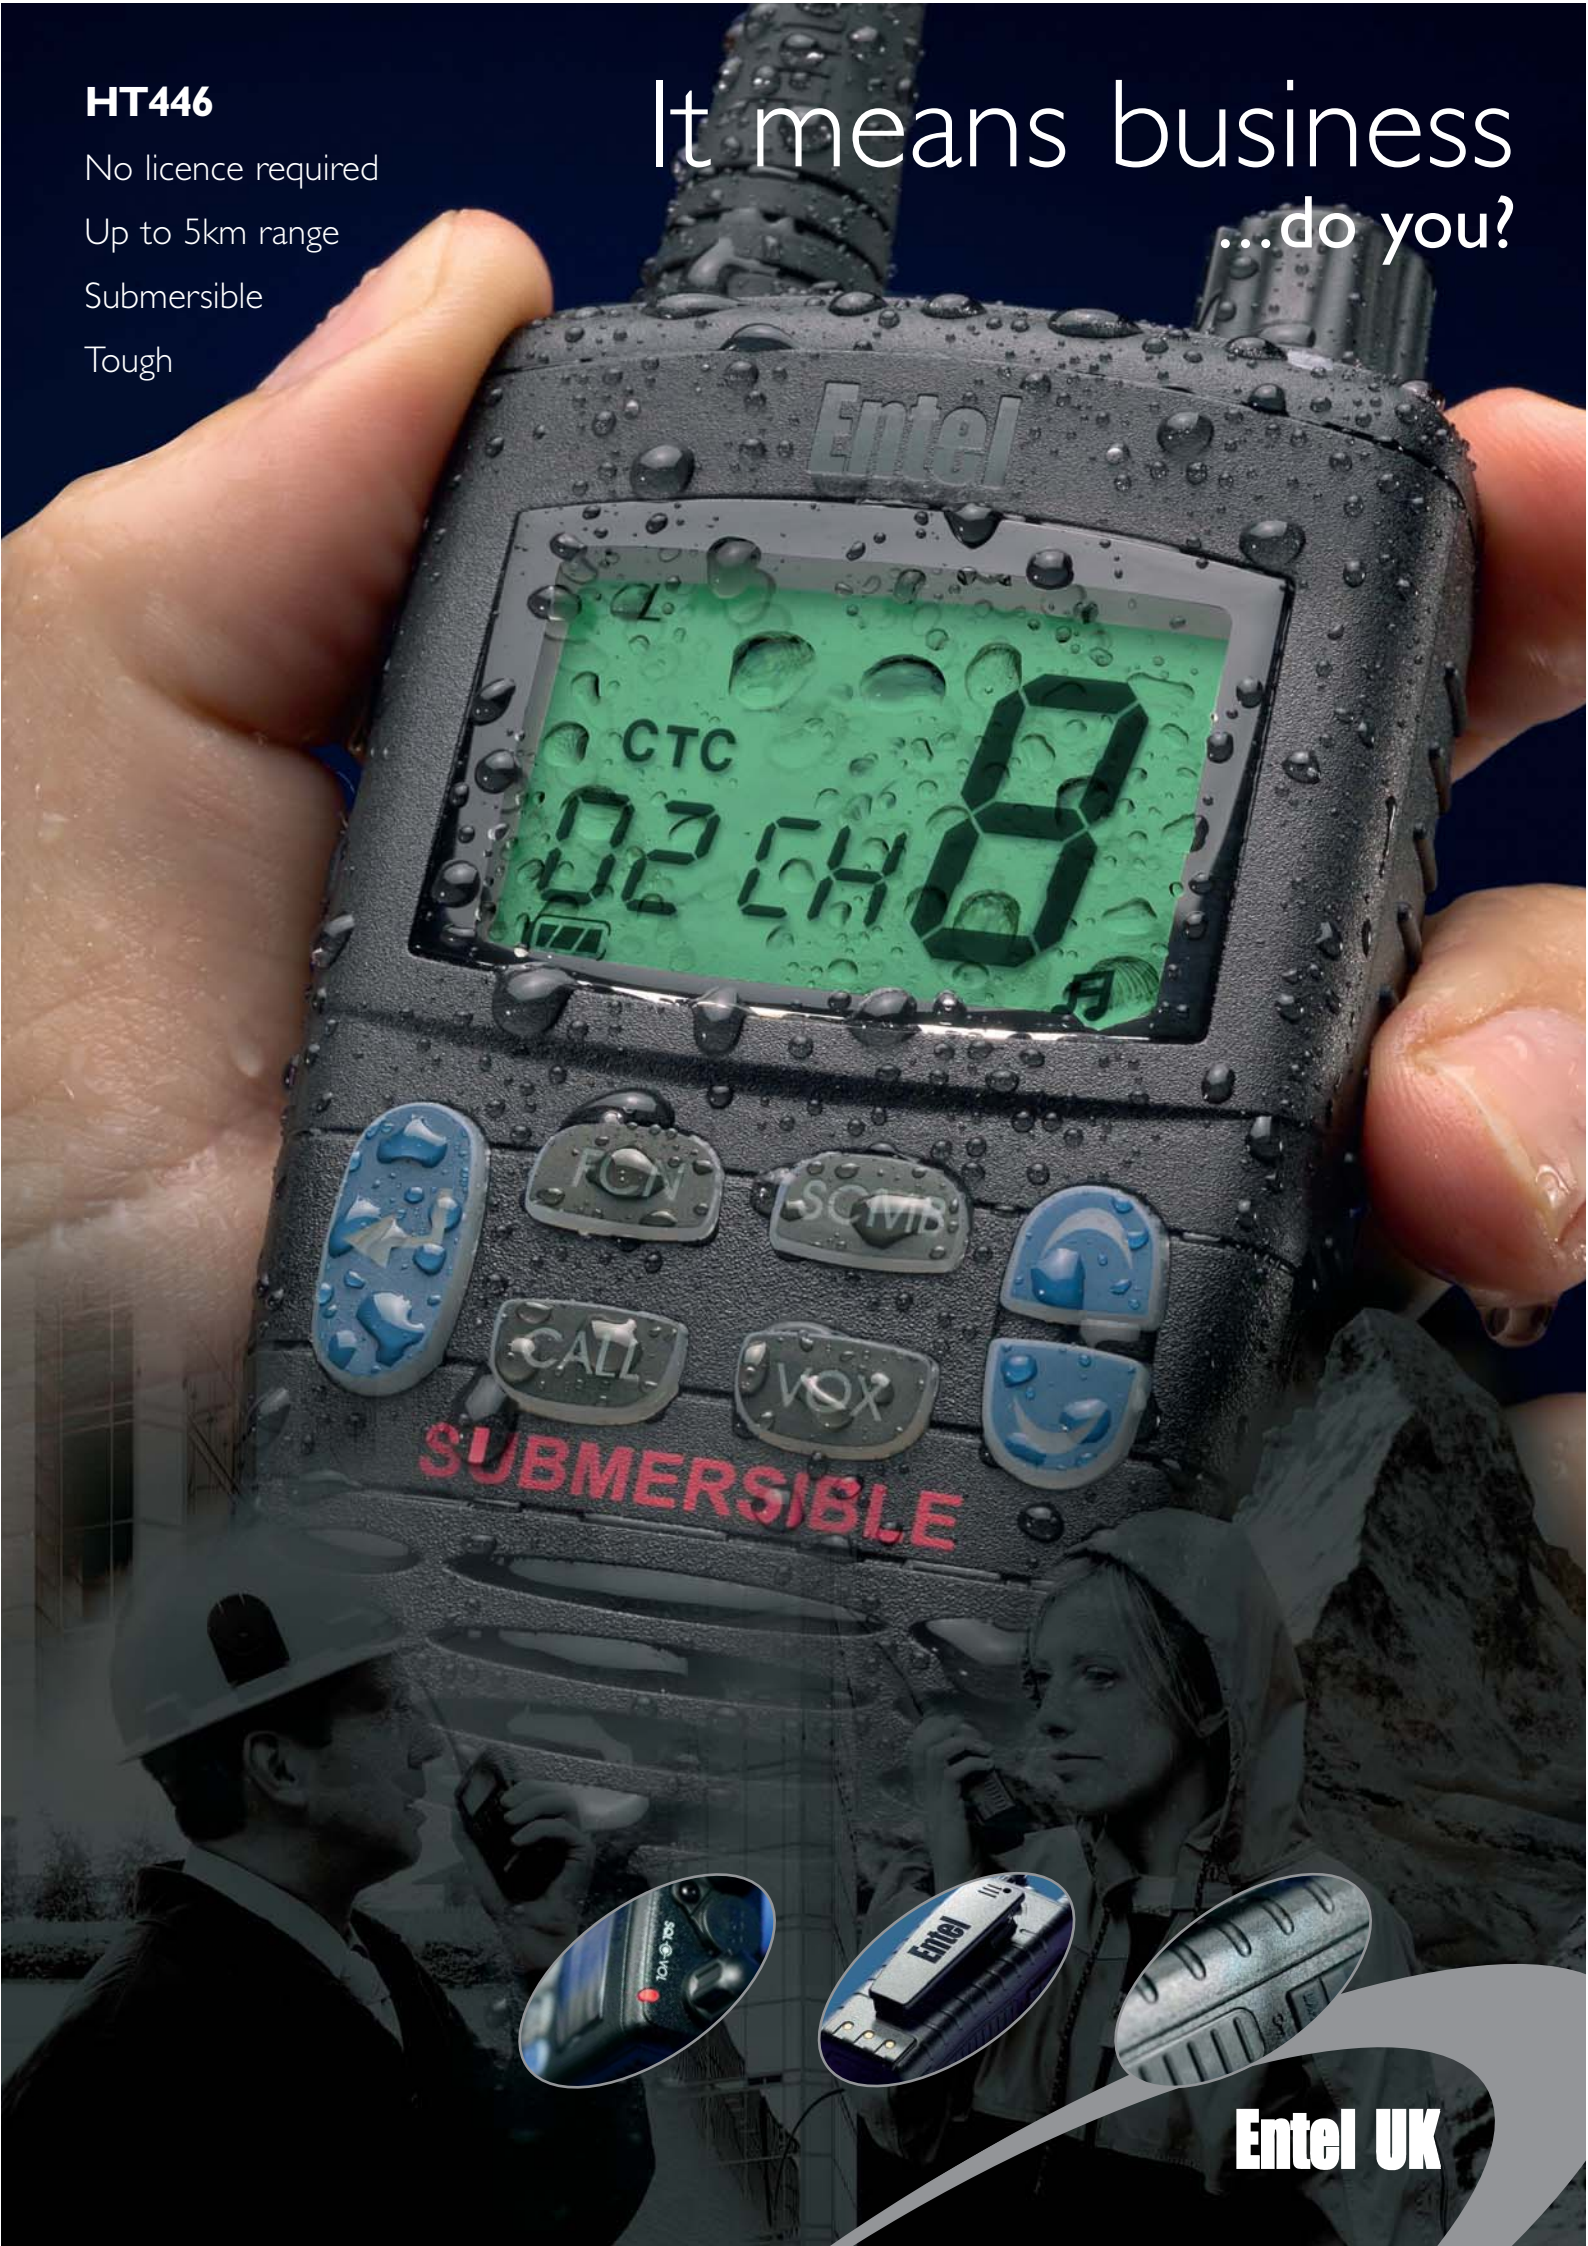

HT446

No licence required

Up to 5km range

Submersible

Tough

It means business
...do you?

Entel UK

CSB640E